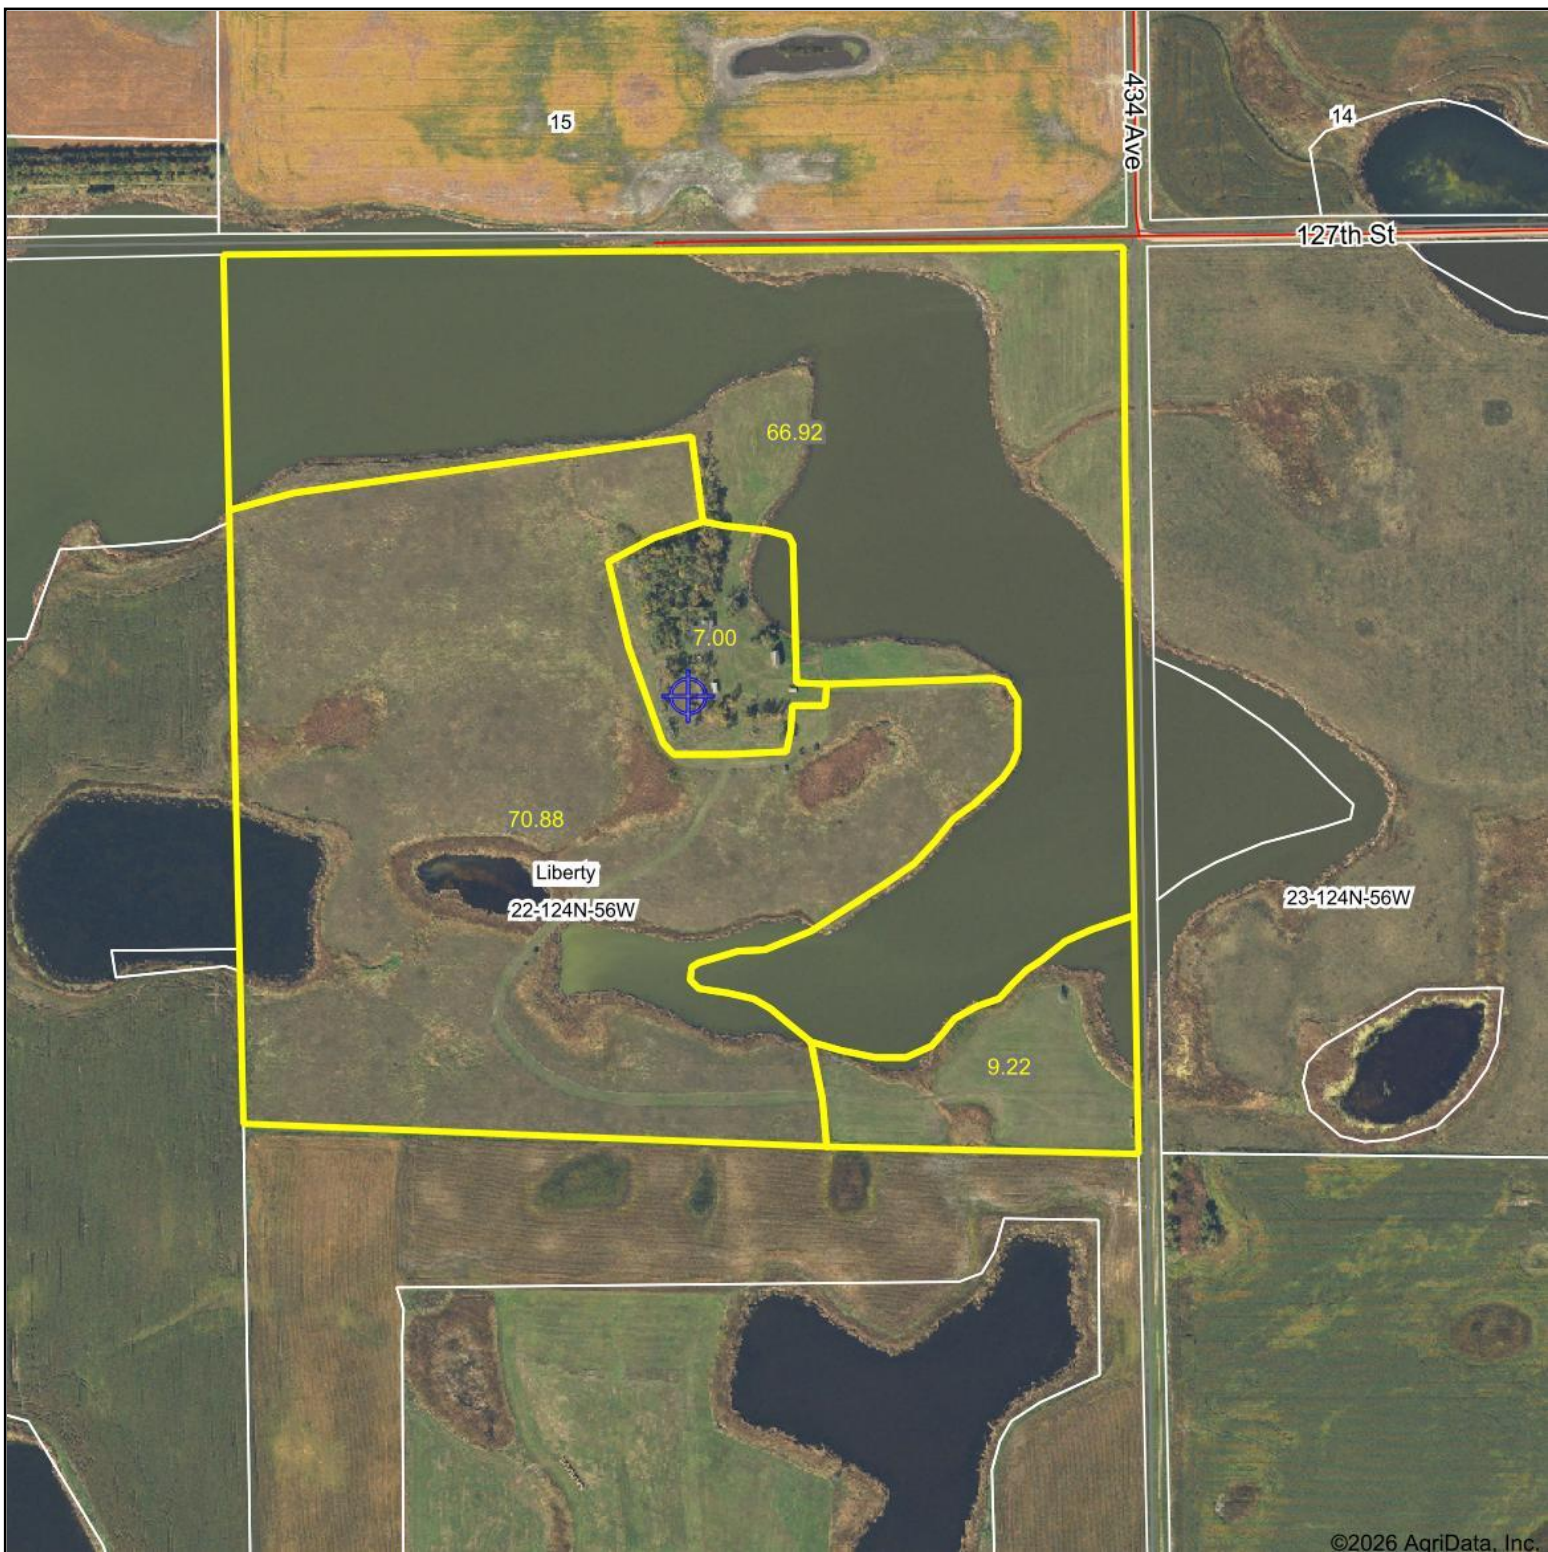

Aerial Map

©2026 AgriData, Inc.

Boundary Center: 45° 32' 24.66, -97° 32' 8.59

HAYDEN  OUTDOORS.

22-124N-56W
Day County
South Dakota

Maps Provided By:
 **surety**[®]
CUSTOMIZED ONLINE MAPPING
© AgriData, Inc. 2025 www.AgriDataInc.com

3/27/2026

Field borders provided by Farm Service Agency as of 5/21/2008.