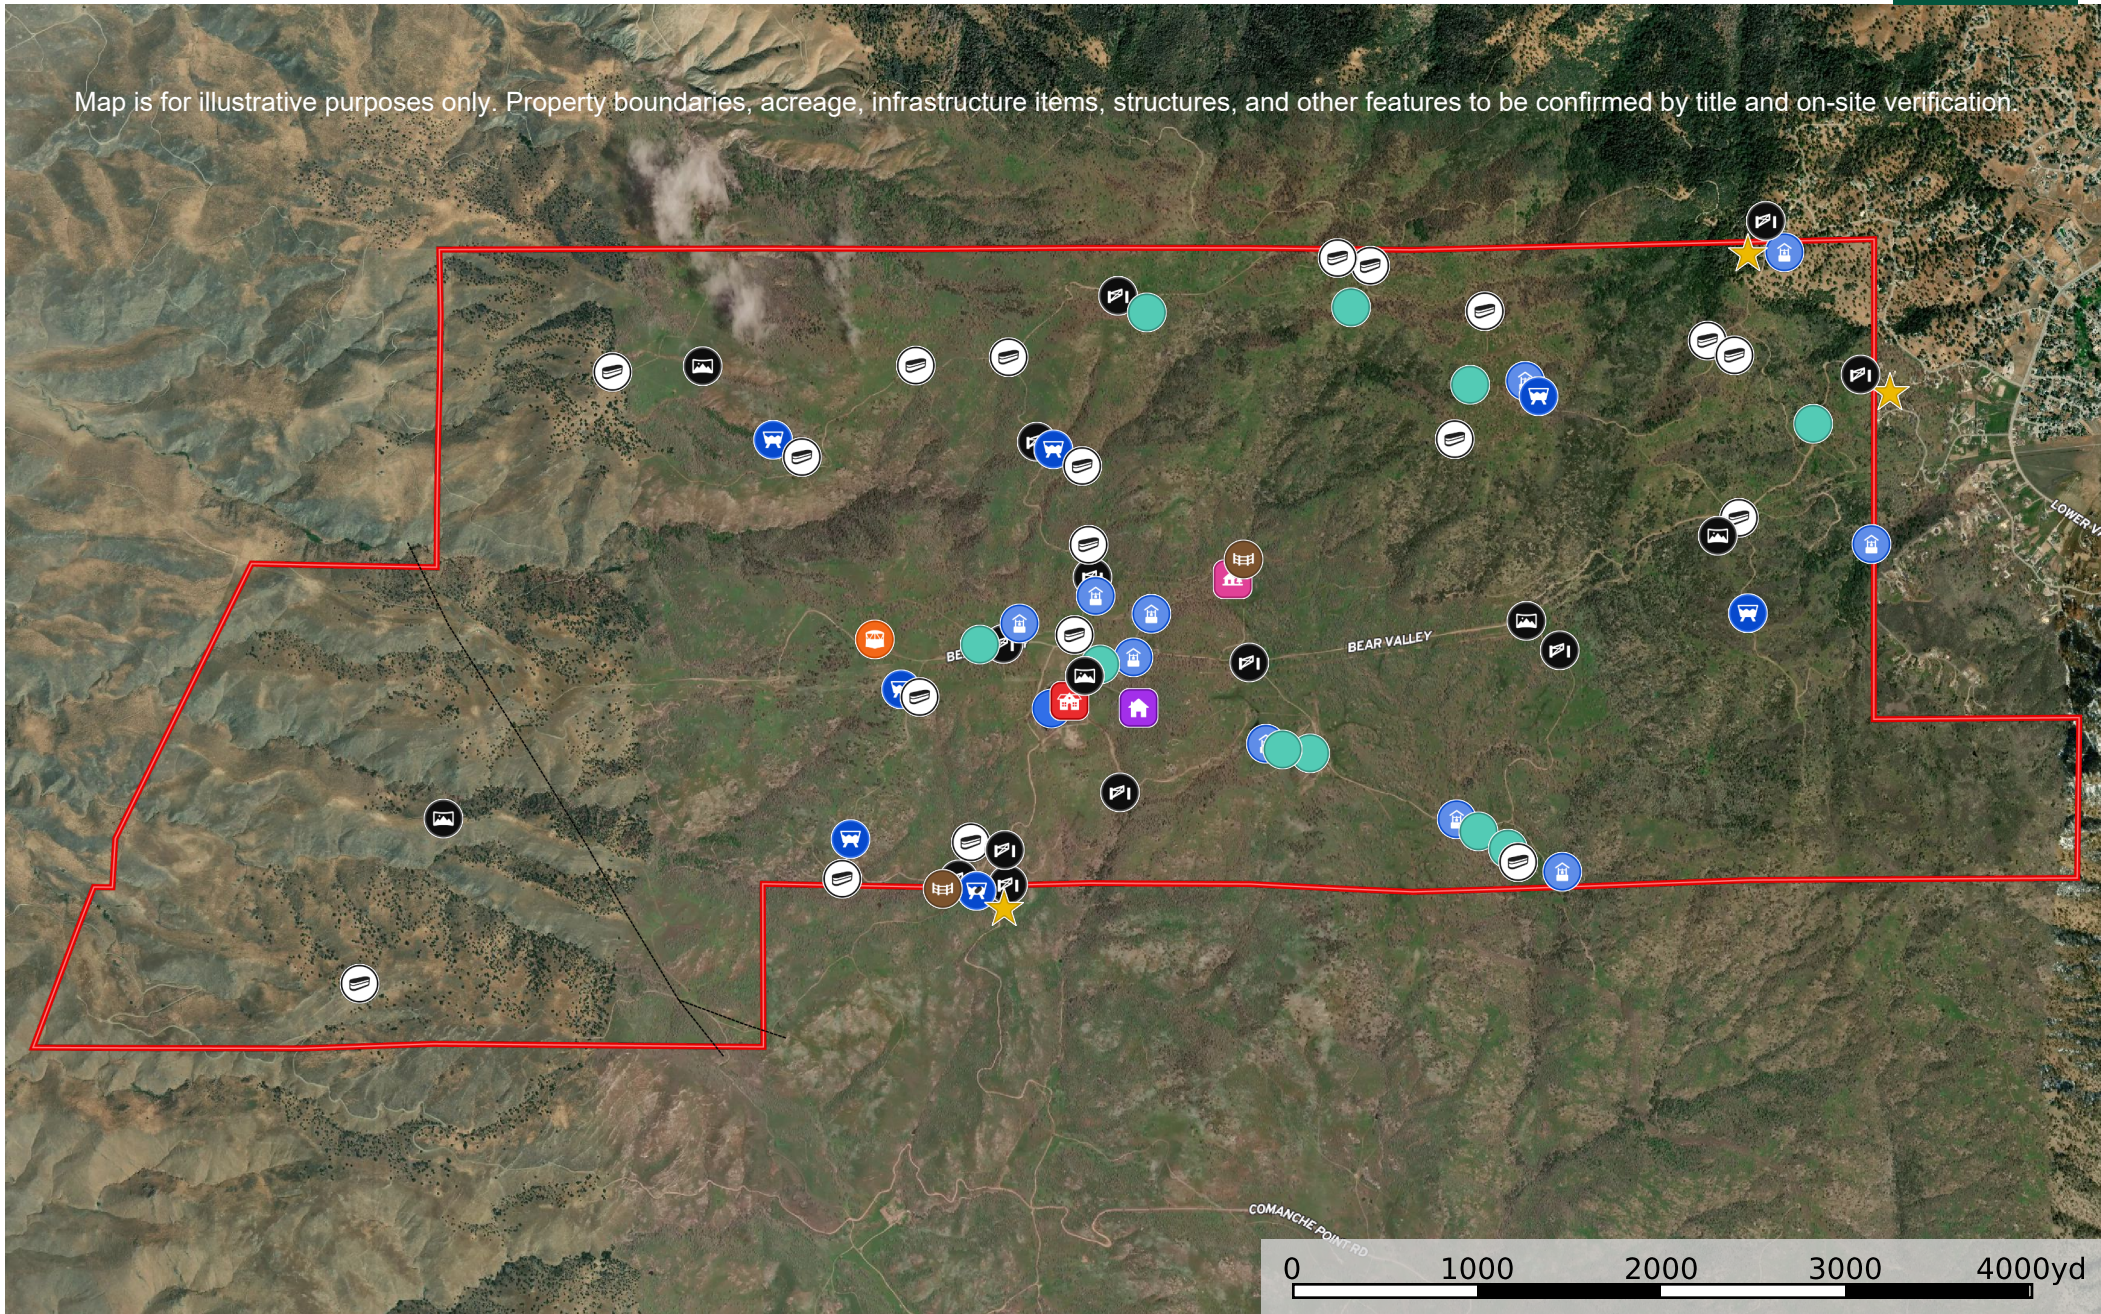

Map is for illustrative purposes only. Property boundaries, acreage, infrastructure items, structures, and other features to be confirmed by title and on-site verification.

- Ranch Access
- Panoramic View
- Trough
- Hunt Club Trap Range
- Pens
- Water Storage Tank
- Campground
- Hill House
- Lake House
- Lake
- Pond
- Well
- Gate
- Transmission Line
- Boundary