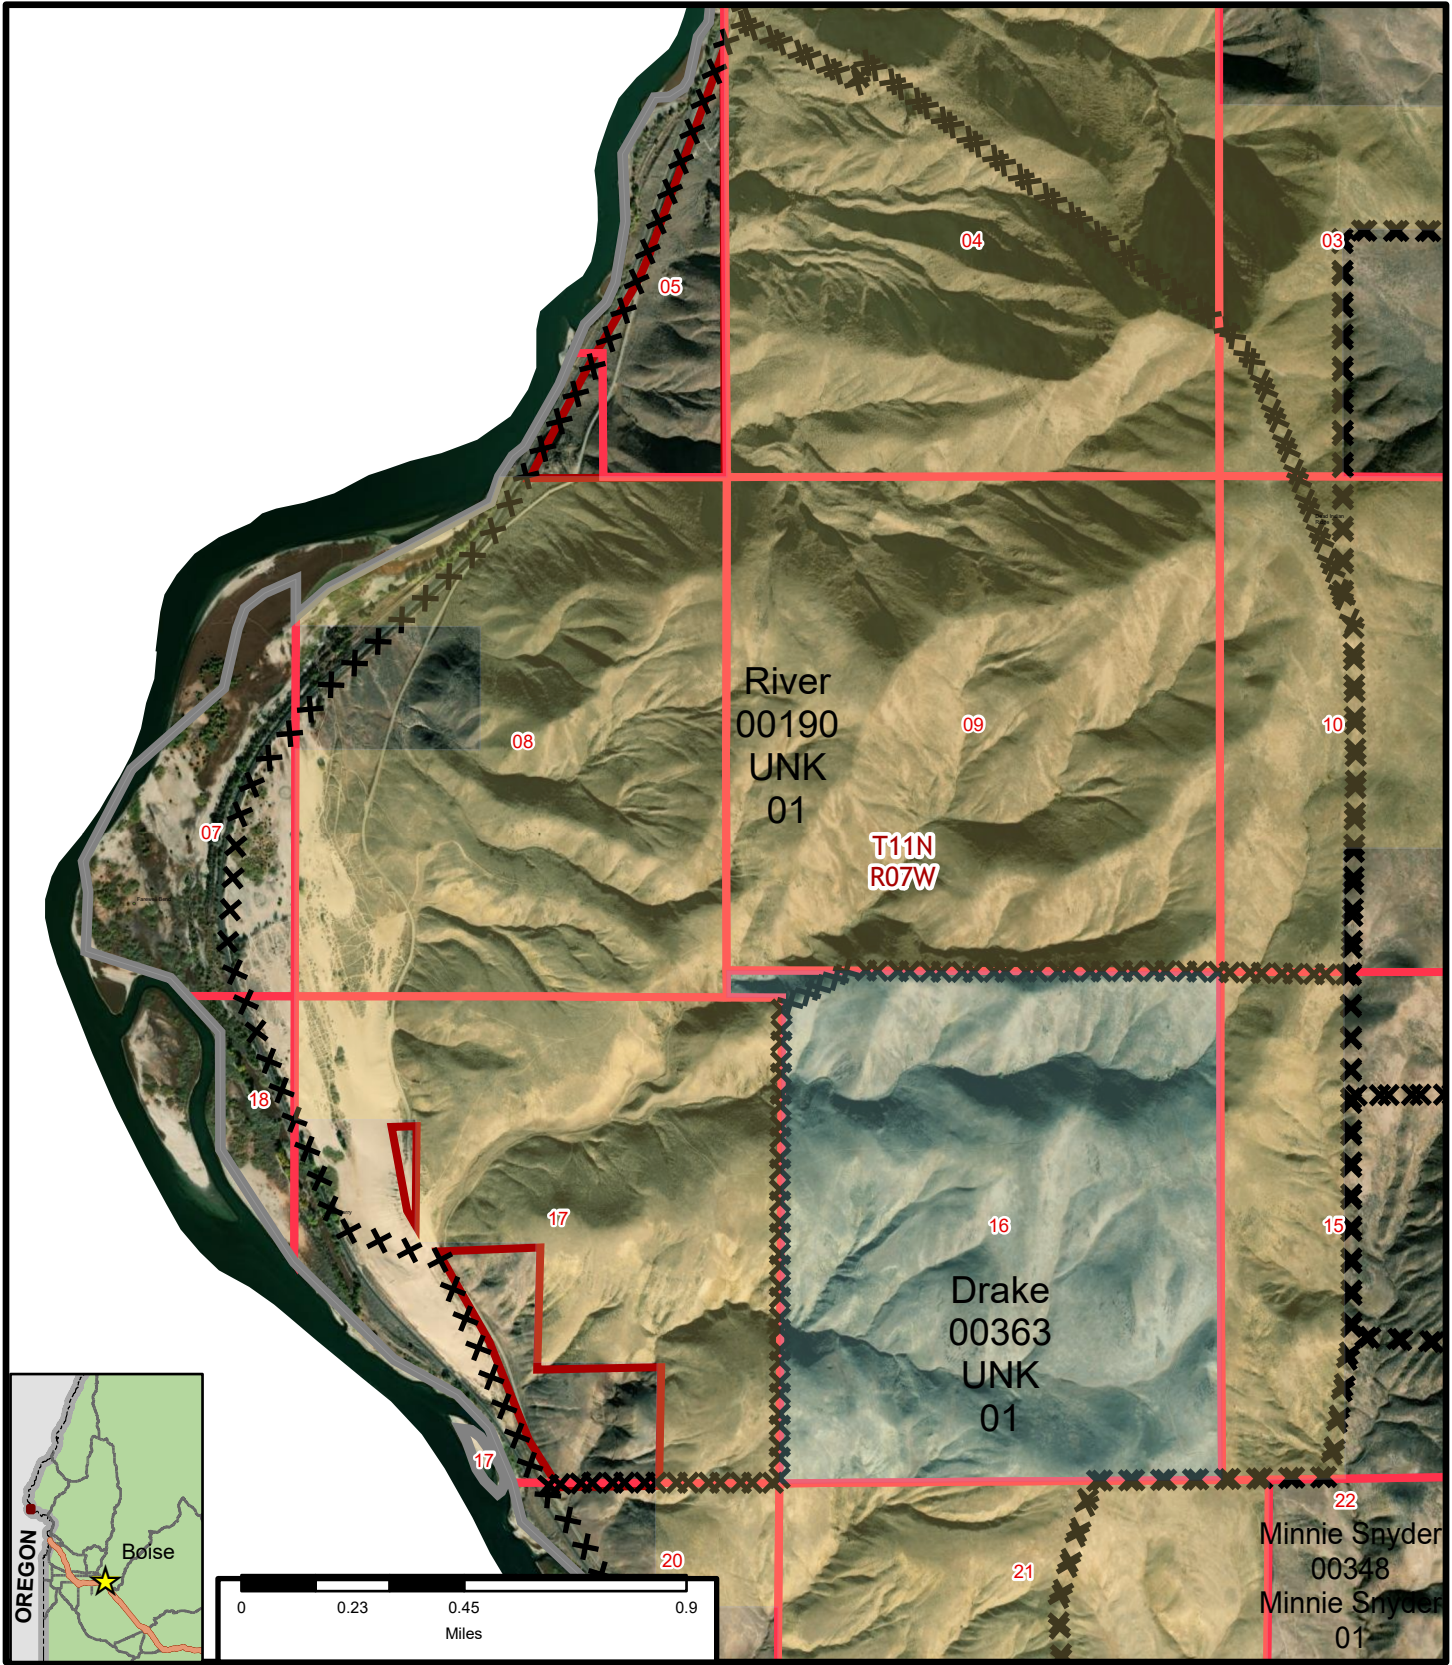

Parcel request-

U.S. Department of the Interior
 Bureau of Land Management, Idaho
 Boise District, Four Rivers Field Office
 Map Projection: NAD 1983 UTM Zone 11N
 Map date: October 27, 2023

No warranty is made by the Bureau of Land Management. The accuracy, reliability, or completeness of this data for individual use or aggregate use with other data is not guaranteed. For help with its data or information, please contact the BLM Idaho State Office webmaster at (208) 373-4000.