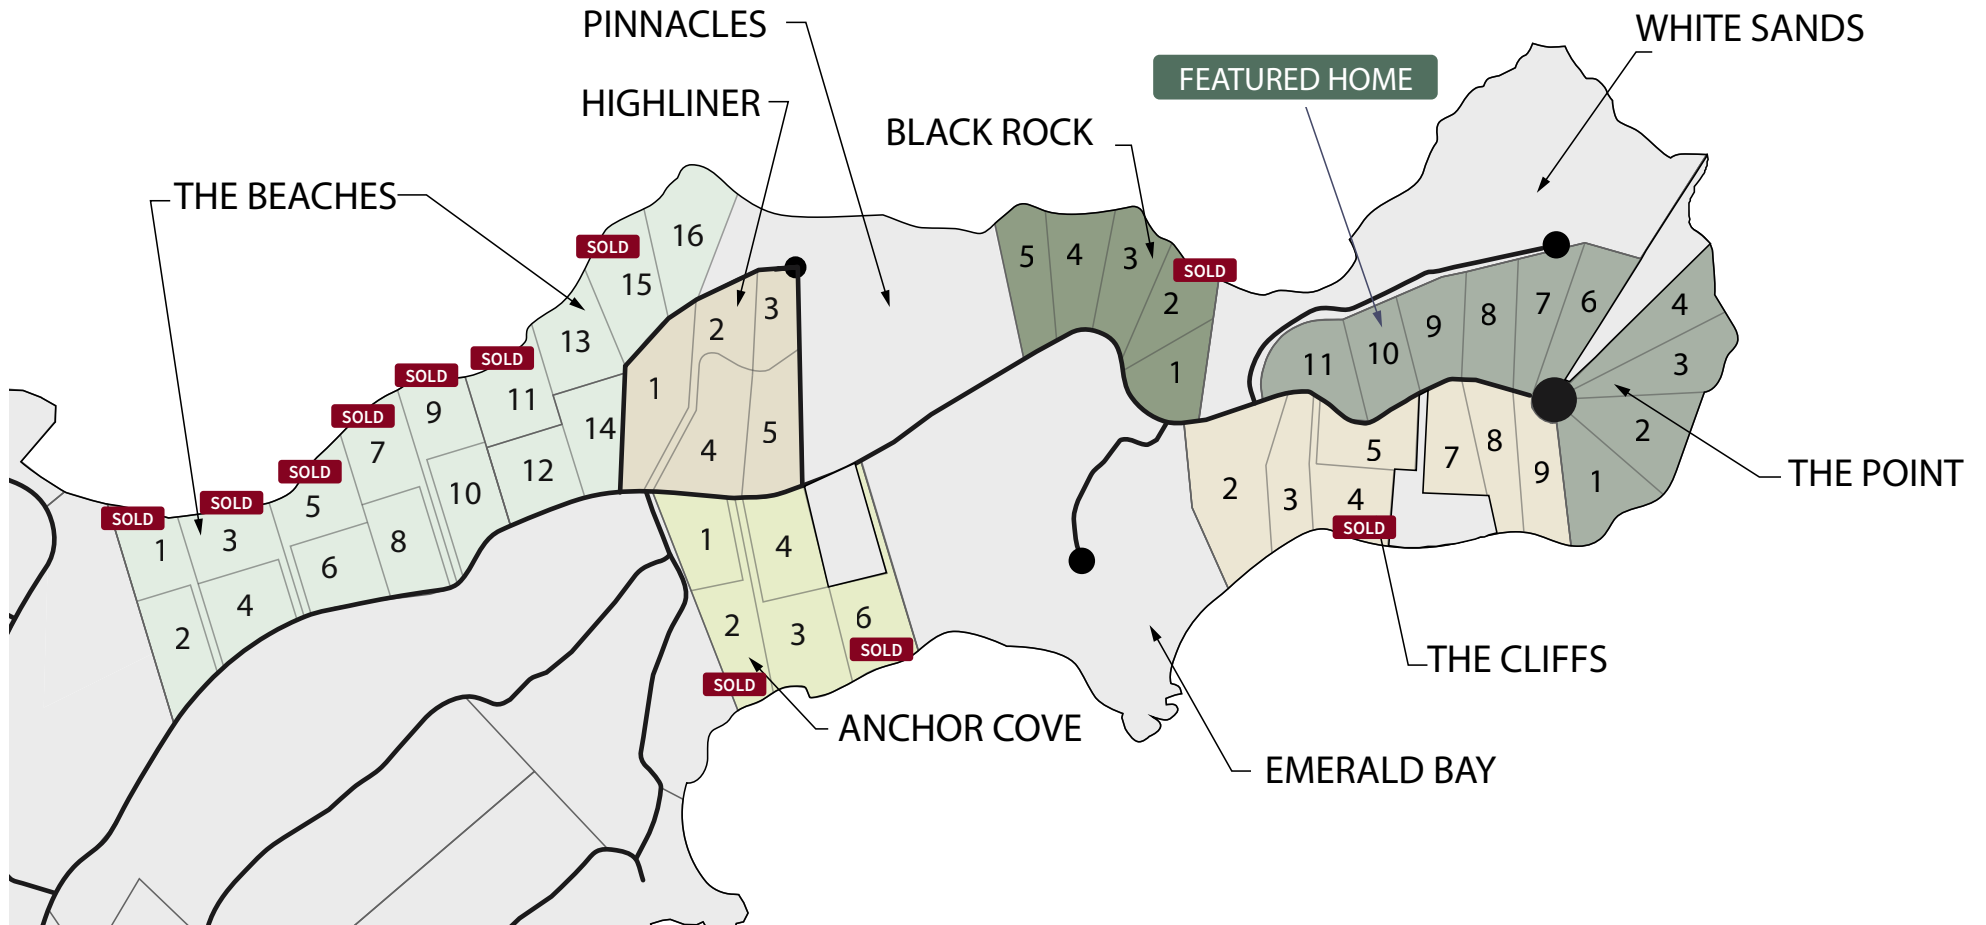

# CLIFF POINT ESTATES

OVER 50 PREMIUM LOTS AVAILABLE!

LUXURY MEETS

## UNEXPECTED ADVENTURE

KODIAK ISLAND, ALASKA

\*\* Property Map, Available Lots, Lot Sizes and Pricing are all subject to change. Lot Map last updated August 2021 \*\*