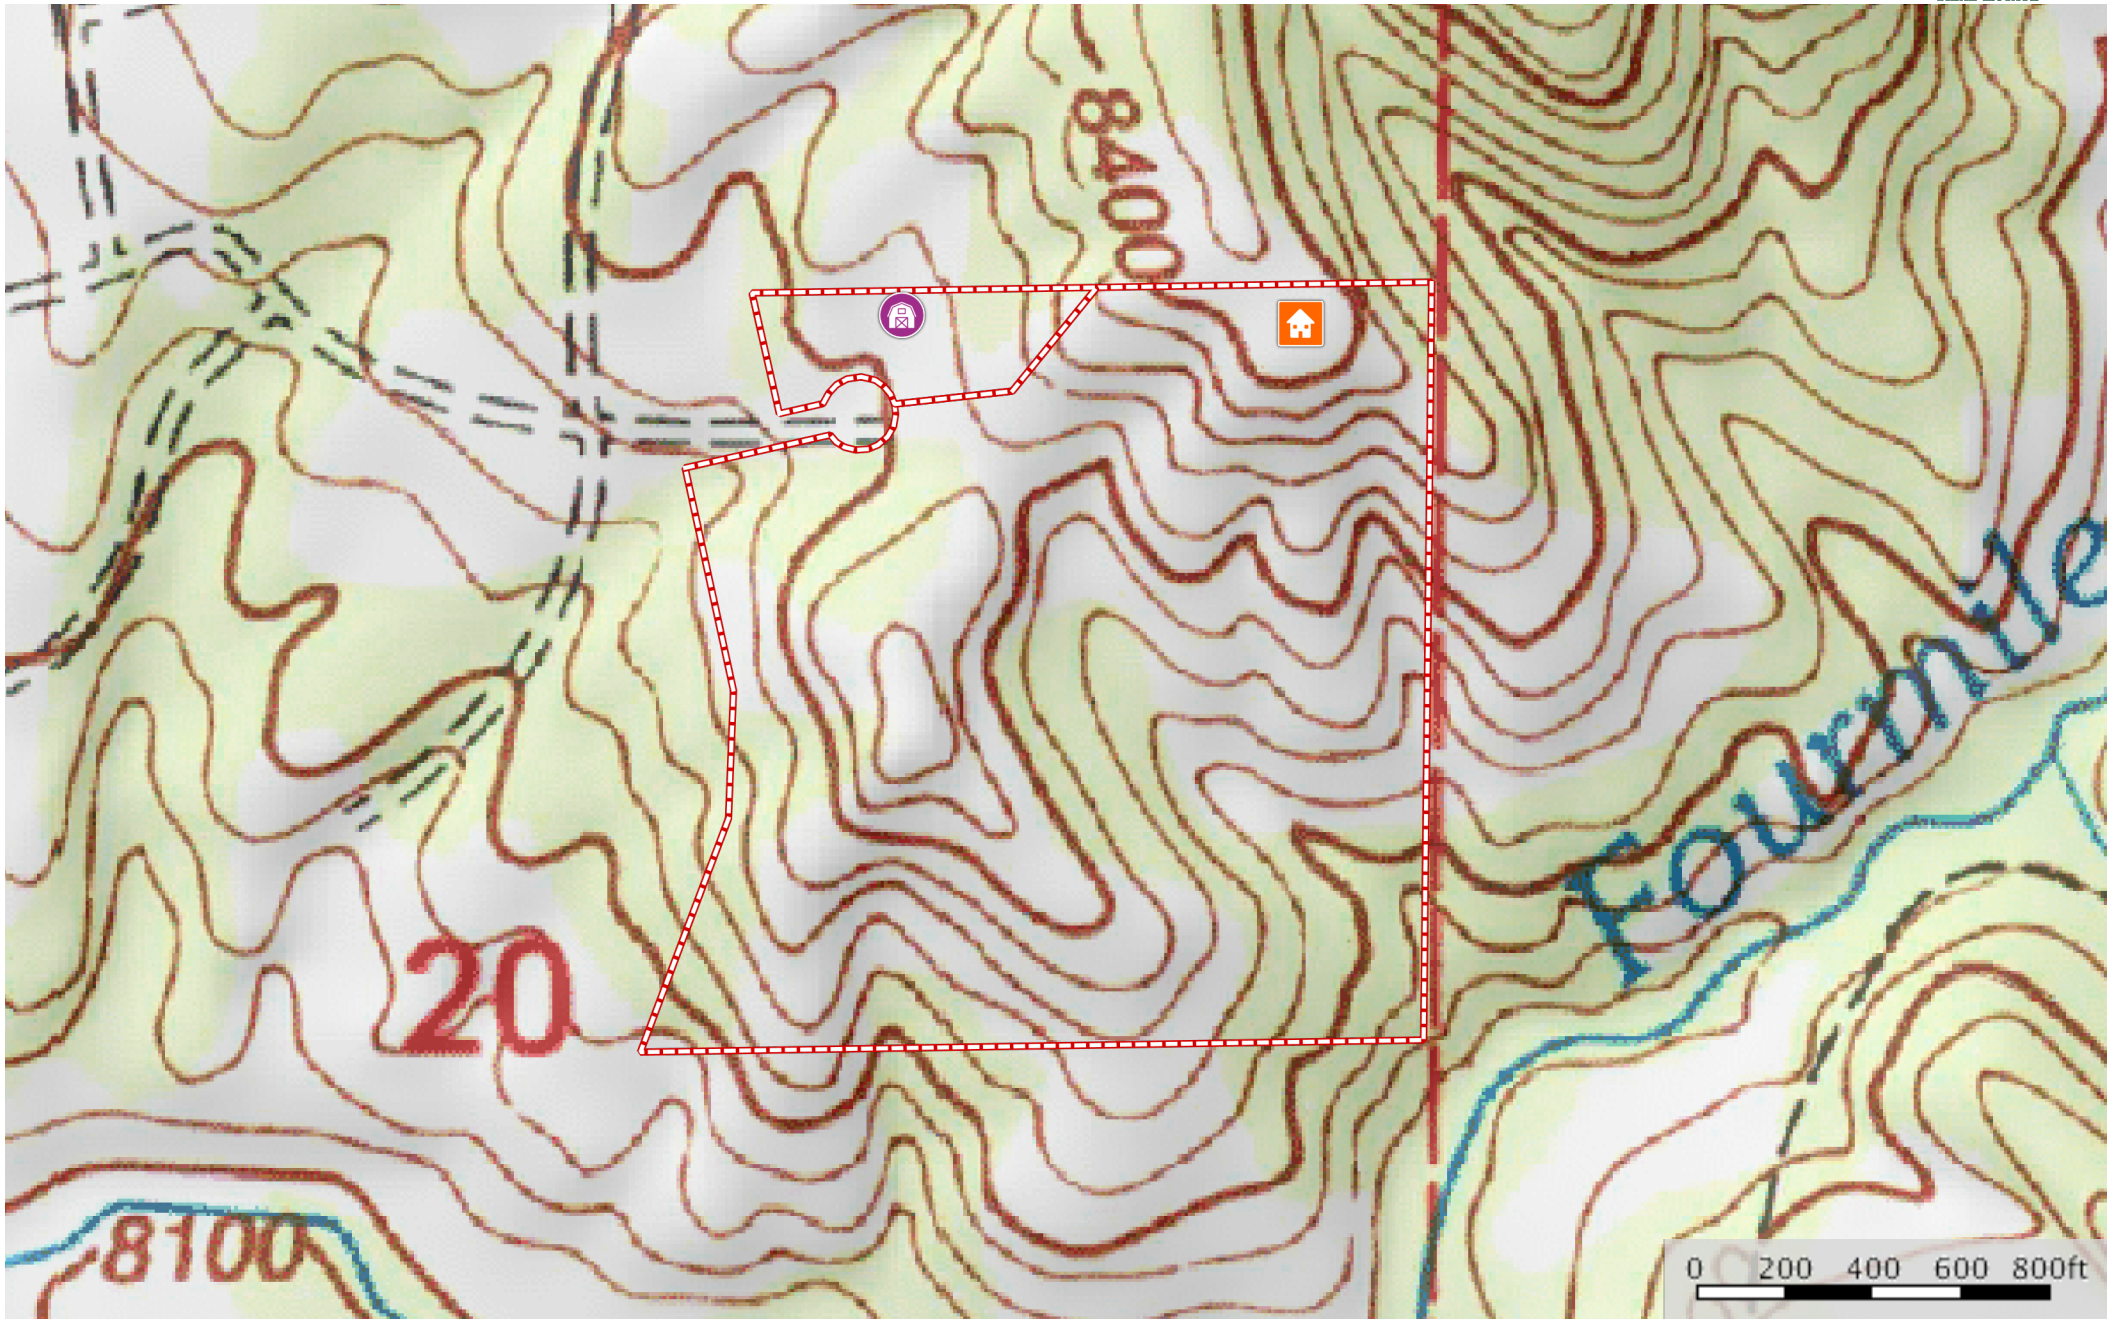

Mountain Top at Dome Rock

Teller County, Colorado, 38.3 AC +/-

- House
- Barn
- Boundary
- Forest Service
- State Land
- Fish and Wildlife
- National Park
- Other
- BLM