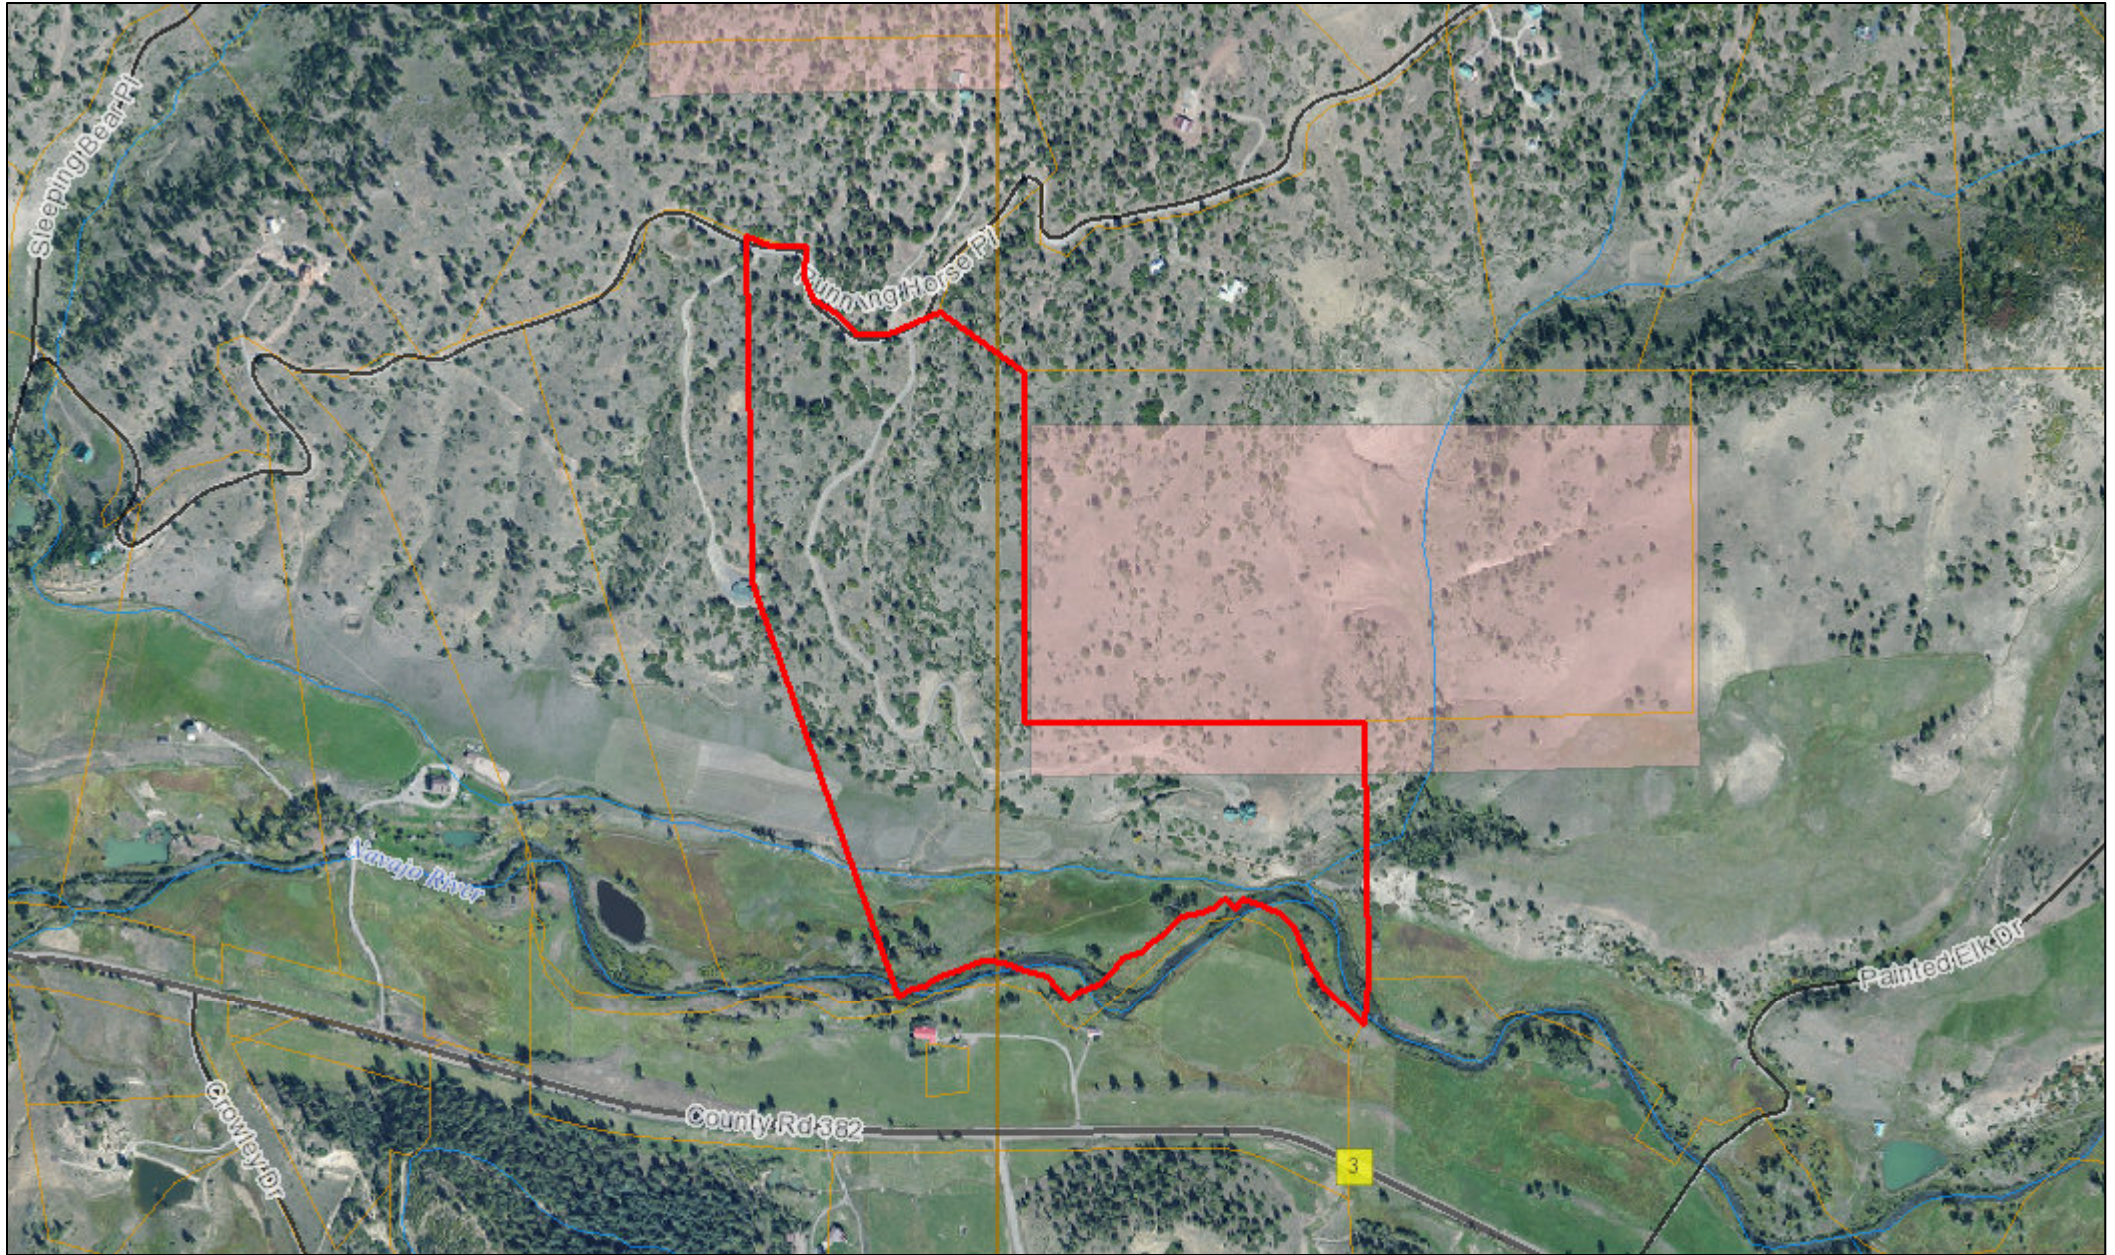

2001 Running Horse Place

Archuleta County Department of Information Systems

May 14, 2015

1 inch = 908 feet

1 inch = 0.17 miles