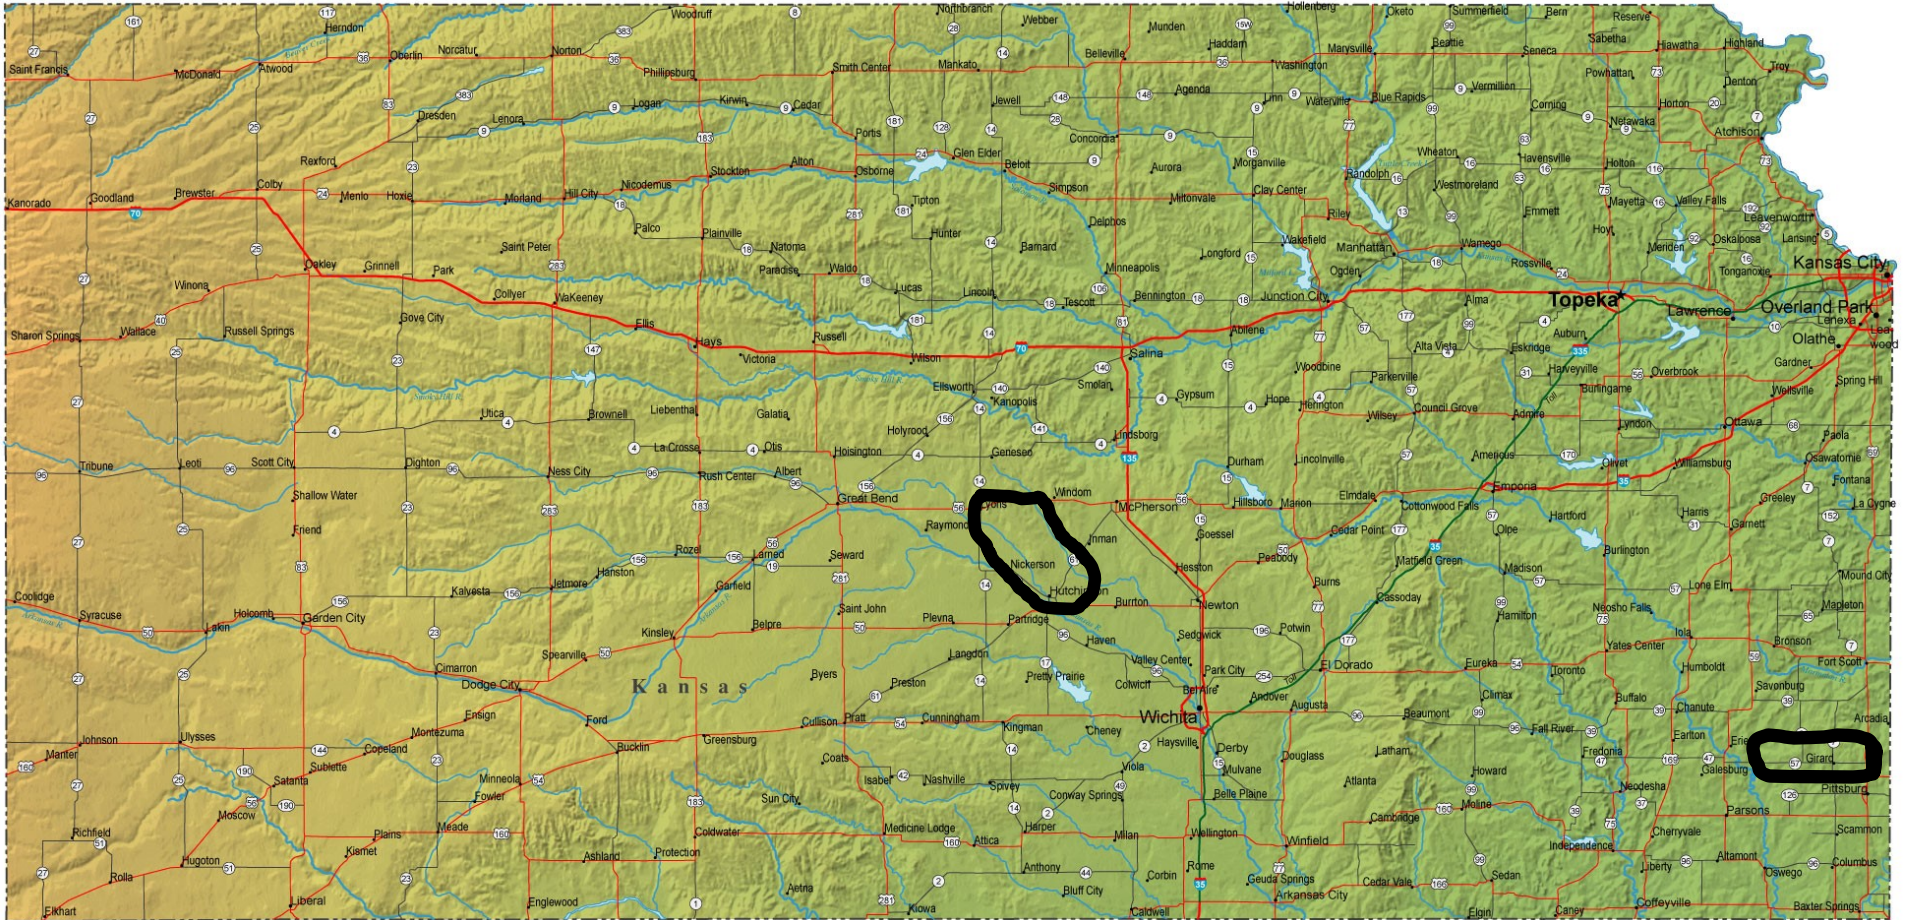

KANSAS

OVER 30,000 PRIVATELY LEASED ACRES

KENDALL AND KEATON KELSO

WEST CENTRAL CAMP ESTABLISHED 1998 (23,000 ACRES)

SOUTHEAST CAMP ESTABLISHED 2006 (7,500 ACRES)