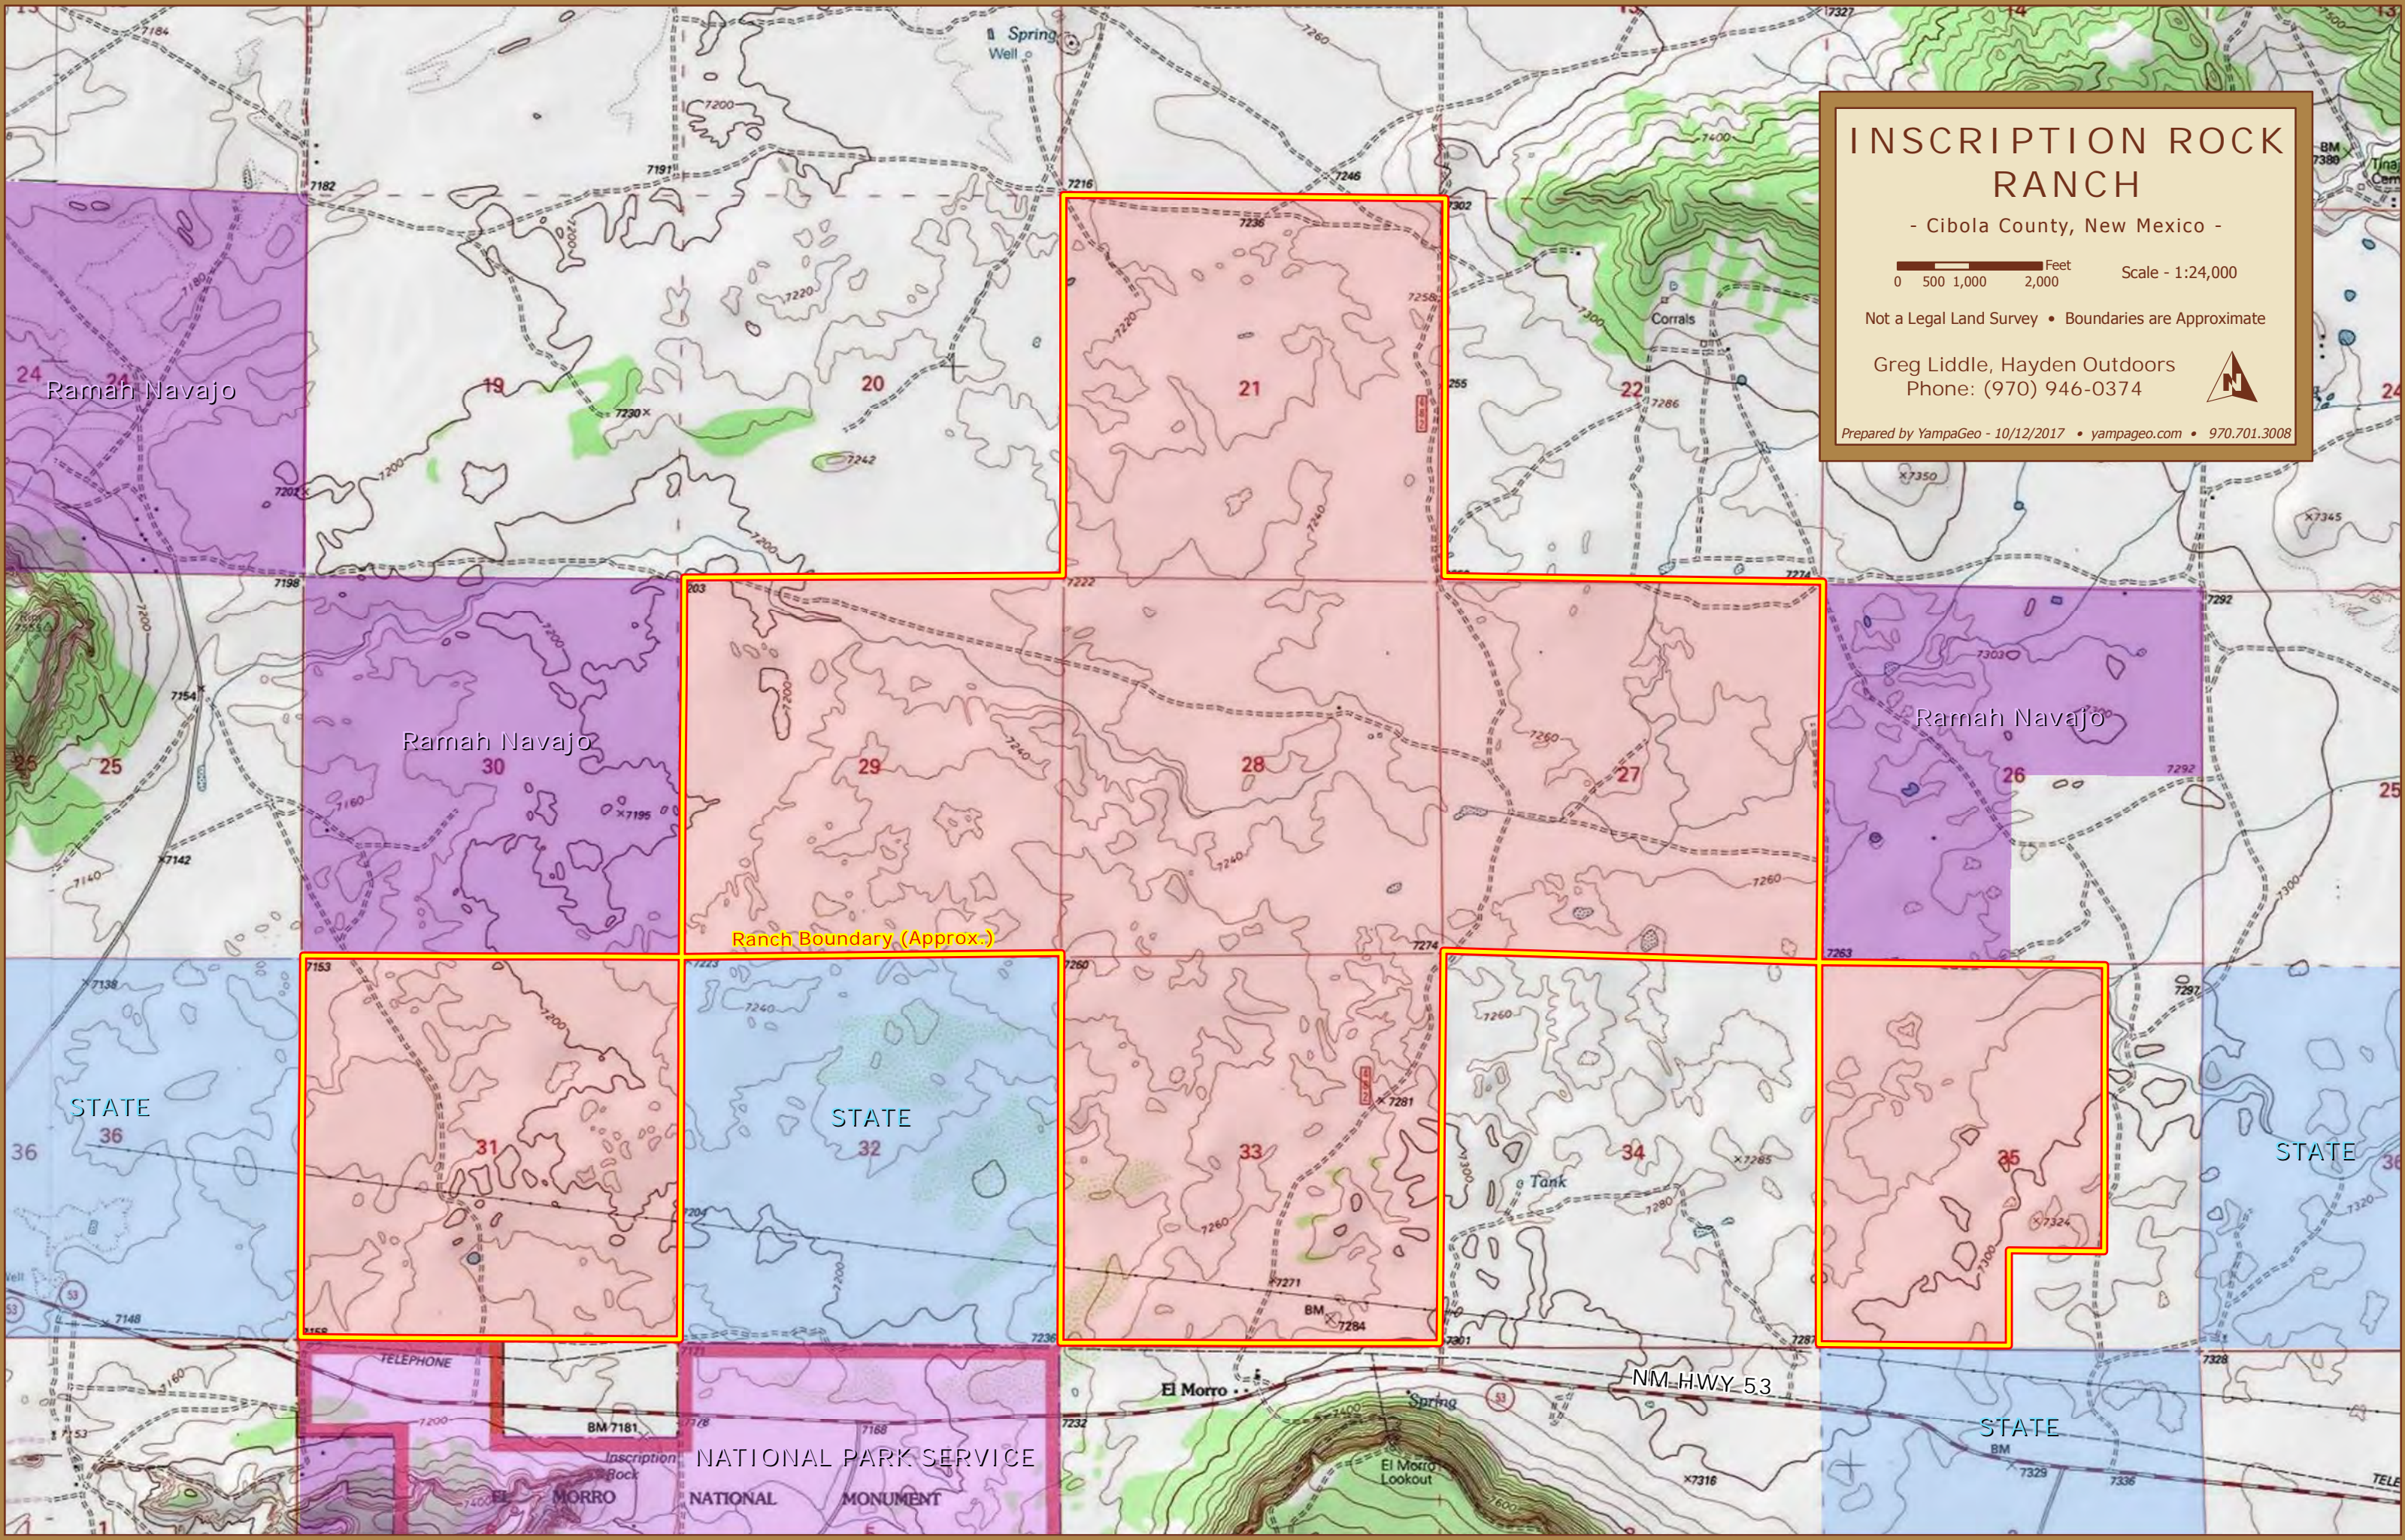

INSCRIPTION ROCK RANCH

- Cibola County, New Mexico -

Scale - 1:24,000

Not a Legal Land Survey • Boundaries are Approximate

Greg Liddle, Hayden Outdoors
Phone: (970) 946-0374

Prepared by YampaGeo - 10/12/2017 • yampageo.com • 970.701.3008

Ramah Navajo

Ramah Navajo

Ramah Navajo

Ranch Boundary (Approx.)

STATE 36

STATE 32

STATE 36

TELEPHONE

NATIONAL PARK SERVICE
NATIONAL MONUMENT

El Morro

NM HWY 53

STATE

El Morro Lookout

TELE