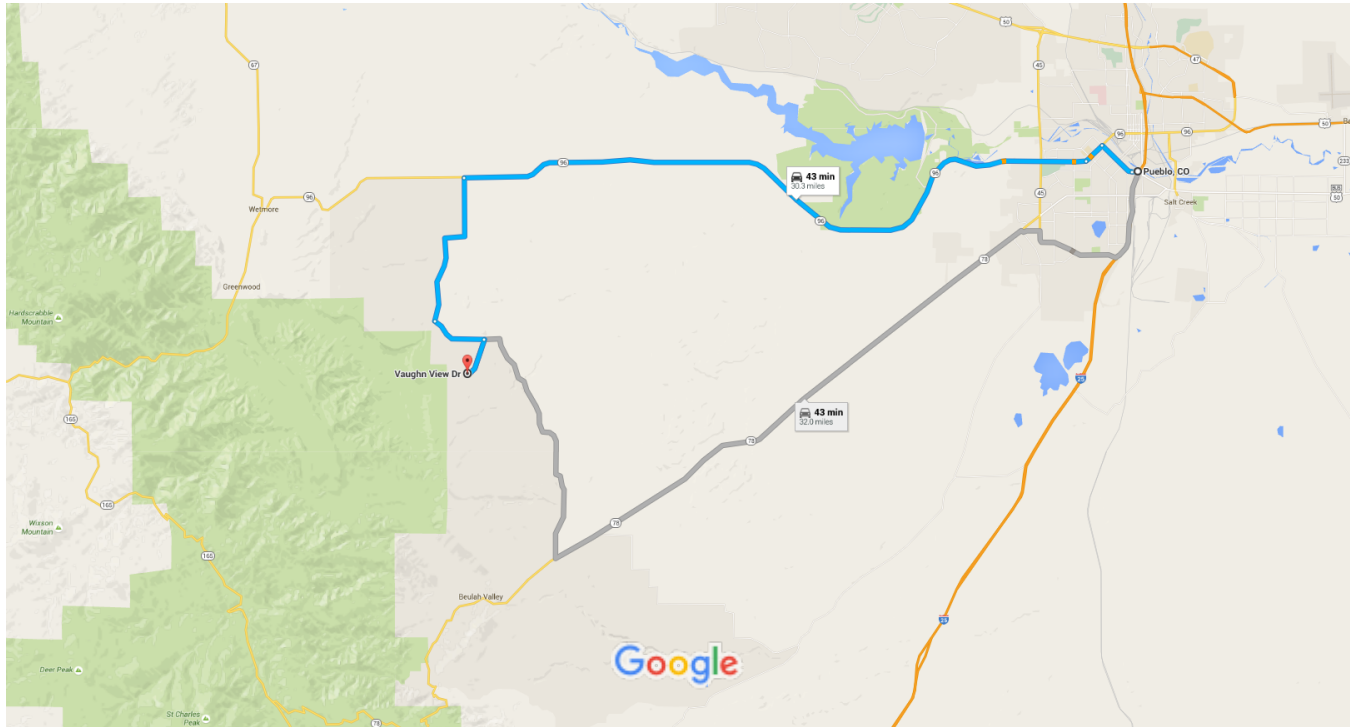

Pueblo, CO to Vaughn View Dr, Pueblo, CO 81005 Drive 30.3 miles, 43 min

Map data ©2016 Google 2 mi

Pueblo, CO

- ↑ 1. Head southwest on Exit 97B 0.2 mi

- ↑ 2. Continue onto E Abriendo Ave 1.2 mi

- ↶ 3. Turn left onto Lincoln St 0.7 mi

- ↑ 4. Continue onto CO-96 W/Thatcher Ave 20.4 mi
i Continue to follow CO-96 W

- ↶ 5. Turn left onto Siloam Rd 4.9 mi

- ↷ 6. Slight left to stay on Siloam Rd 1.7 mi

- ↷ 7. Turn right onto Vaughn View Dr 1.2 mi

Vaughn View Dr

Pueblo, CO 81005

These directions are for planning purposes only. You may find that construction projects, traffic, weather, or other events may cause conditions to differ from the map results, and you should plan your route accordingly. You must obey all signs or notices regarding your route.

Google Maps