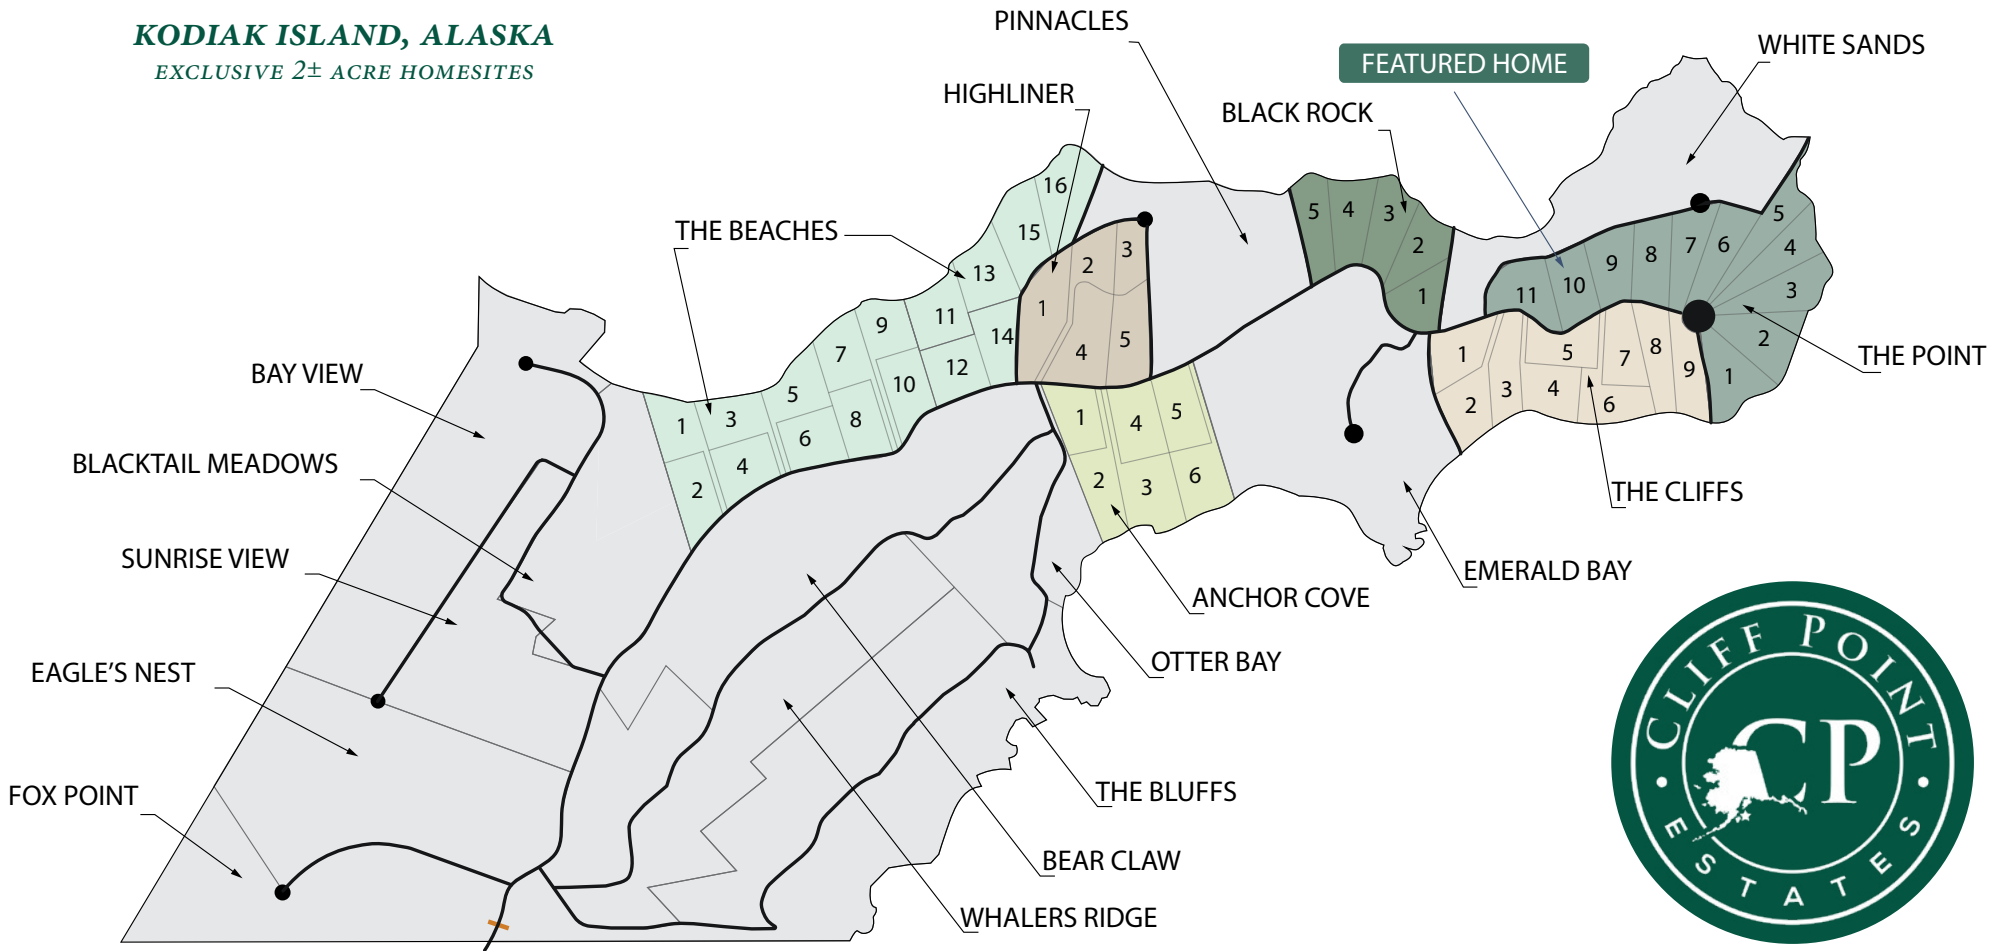

CLIFF POINT ESTATES

KODIAK ISLAND, ALASKA

EXCLUSIVE 2± ACRE HOMESITES

www.HAYDENOUTDOORS.COM

CLIFFPOINTESTATES.COM